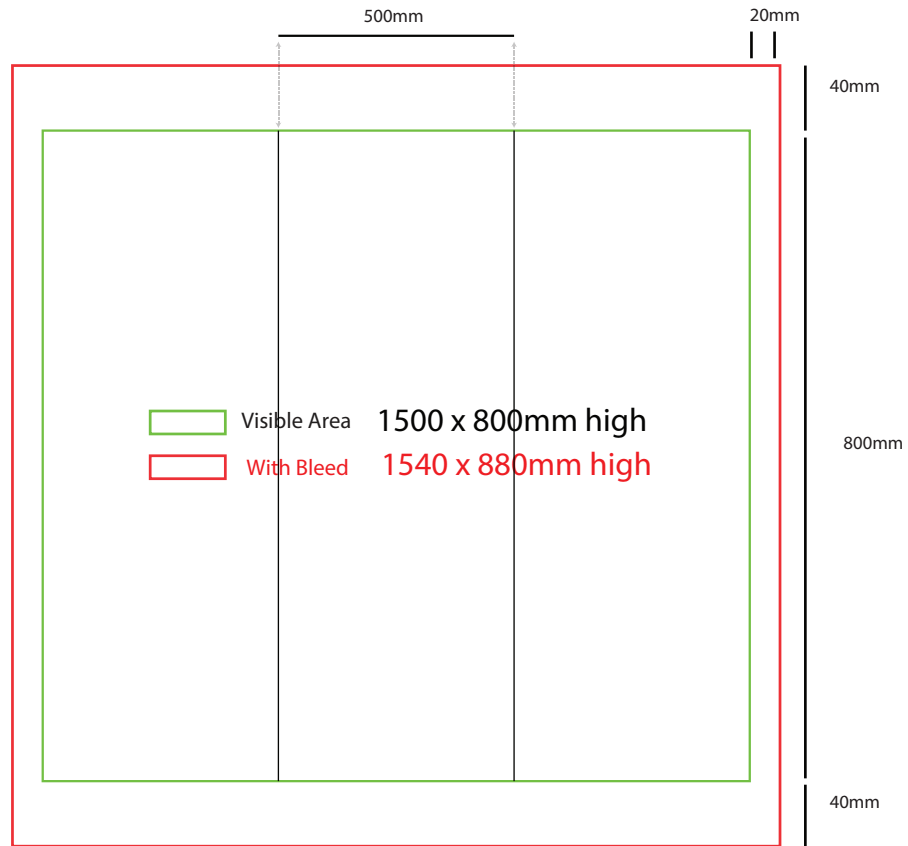

500mm dia x 700mm high

www.maxdisplays.com.au

How to Setup Print Ready Artwork

- Convert all text to outlines
- Embed all images and elements as per template
- No trim, crop or registration marks
- Artwork supplied as a PDF
- Bitmap images no less than 130 DPI

500mm dia x 800mm high

How to Setup Print Ready Artwork

- Convert all text to outlines
- Embed all images and elements as per template
- No trim, crop or registration marks
- Artwork supplied as a PDF
- Bitmap images no less than 130 DPI