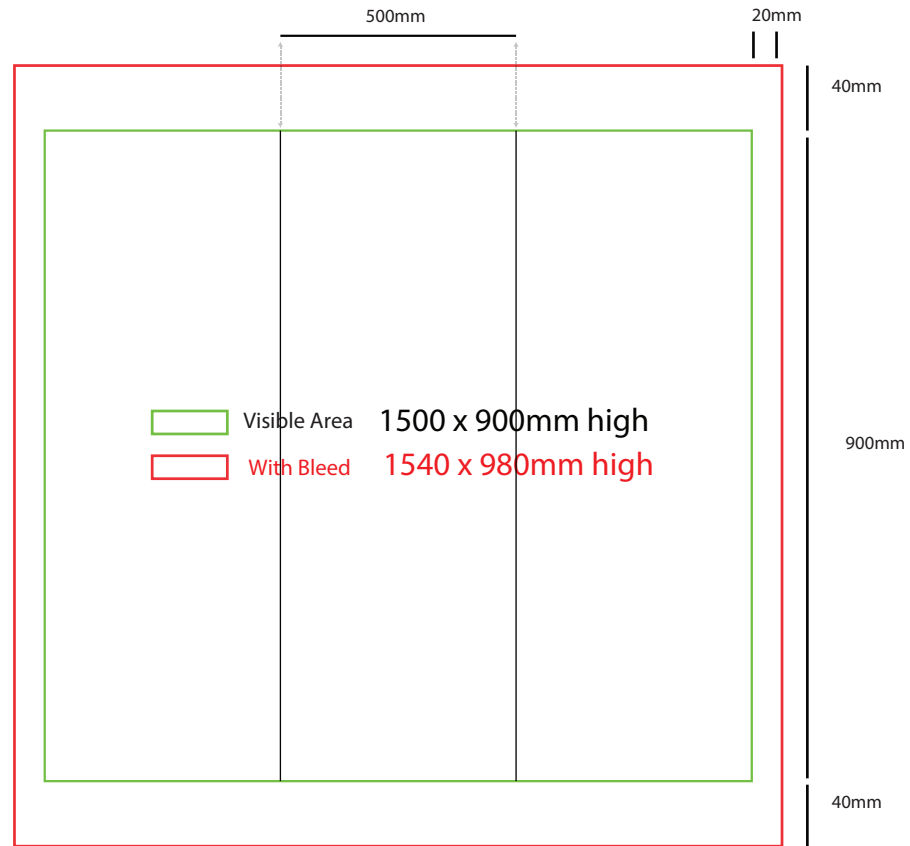

500mm dia x 800mm high

How to Setup Print Ready Artwork

- Convert all text to outlines
- Embed all images and elements as per template
- No trim, crop or registration marks
- Artwork supplied as a PDF
- Bitmap images no less than 130 DPI

500mm dia x 900mm high

How to Setup Print Ready Artwork

- Convert all text to outlines
- Embed all images and elements as per template
- No trim, crop or registration marks
- Artwork supplied as a PDF
- Bitmap images no less than 130 DPI