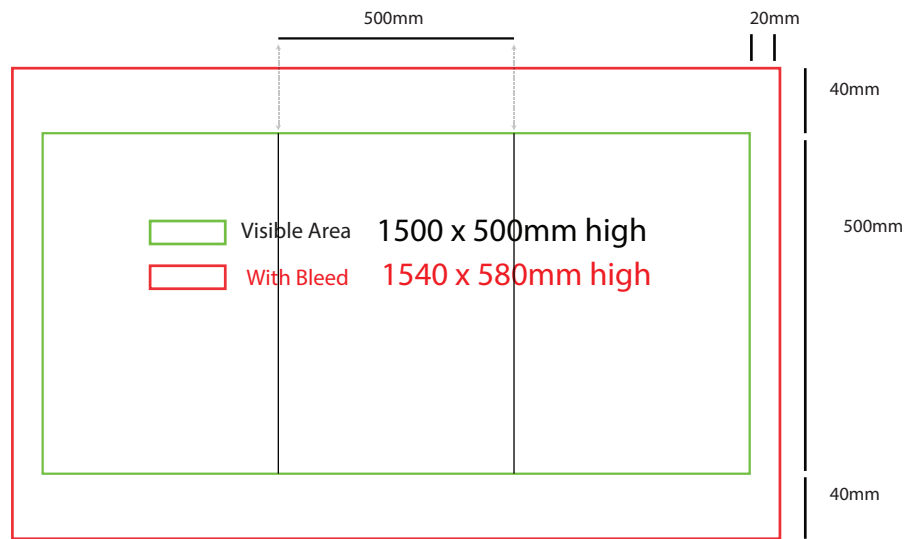

Triangle Plinth

500mm dia x 400mm high

www.maxdisplays.com.au

How to Setup Print Ready Artwork

- Convert all text to outlines
- Embed all images and elements as per template
- No trim, crop or registration marks
- Artwork supplied as a PDF
- Bitmap images no less than 130 DPI

500mm dia x 500mm high

How to Setup Print Ready Artwork

- Convert all text to outlines
- Embed all images and elements as per template
- No trim, crop or registration marks
- Artwork supplied as a PDF
- Bitmap images no less than 130 DPI

500mm dia x 600mm high

www.maxdisplays.com.au

How to Setup Print Ready Artwork

- Convert all text to outlines
- Embed all images and elements as per template
- No trim, crop or registration marks
- Artwork supplied as a PDF
- Bitmap images no less than 130 DPI