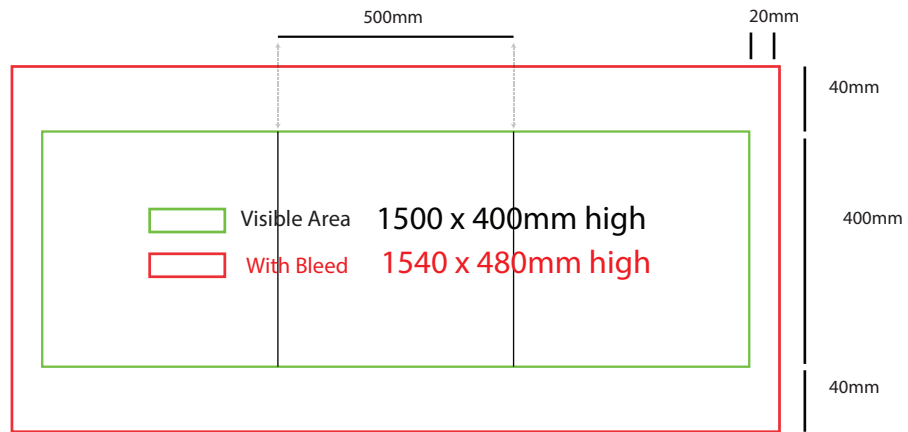

Triangle Plinth

500mm dia x 400mm high

www.maxdisplays.com.au

How to Setup Print Ready Artwork

- Convert all text to outlines
- Embed all images and elements as per template
- No trim, crop or registration marks
- Artwork supplied as a PDF
- Bitmap images no less than 130 DPI

500mm dia x 500mm high

How to Setup Print Ready Artwork

- Convert all text to outlines
- Embed all images and elements as per template
- No trim, crop or registration marks
- Artwork supplied as a PDF
- Bitmap images no less than 130 DPI

500mm dia x 600mm high

www.maxdisplays.com.au

How to Setup Print Ready Artwork

- Convert all text to outlines
- Embed all images and elements as per template
- No trim, crop or registration marks
- Artwork supplied as a PDF
- Bitmap images no less than 130 DPI