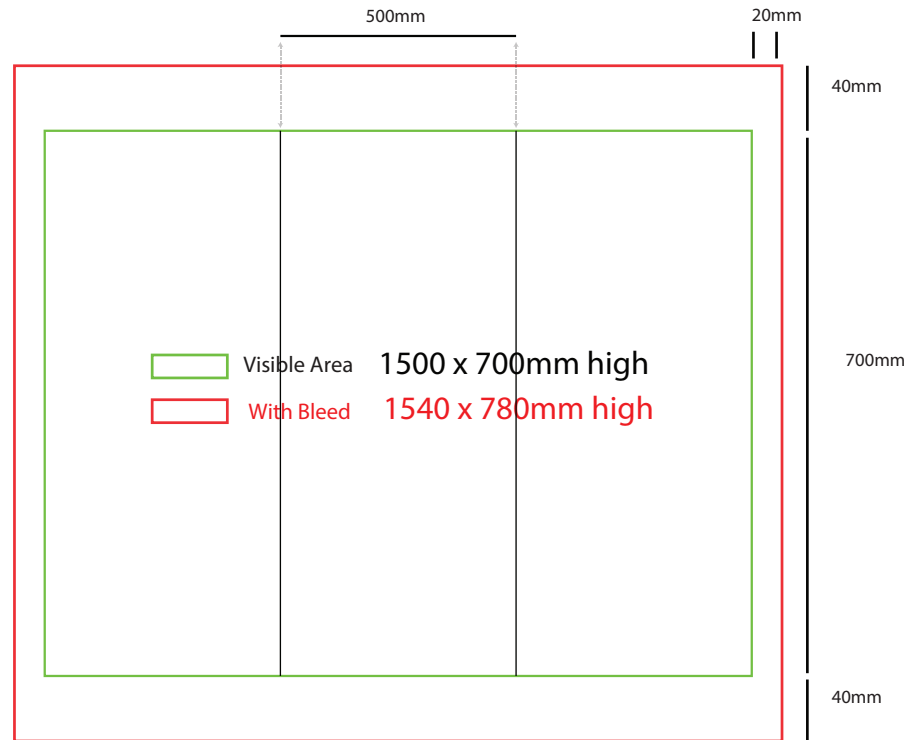

500mm dia x 500mm high

How to Setup Print Ready Artwork

- Convert all text to outlines
- Embed all images and elements as per template
- No trim, crop or registration marks
- Artwork supplied as a PDF
- Bitmap images no less than 130 DPI

500mm dia x 600mm high

www.maxdisplays.com.au

How to Setup Print Ready Artwork

- Convert all text to outlines
- Embed all images and elements as per template
- No trim, crop or registration marks
- Artwork supplied as a PDF
- Bitmap images no less than 130 DPI

500mm dia x 700mm high

www.maxdisplays.com.au

How to Setup Print Ready Artwork

- Convert all text to outlines
- Embed all images and elements as per template
- No trim, crop or registration marks
- Artwork supplied as a PDF
- Bitmap images no less than 130 DPI