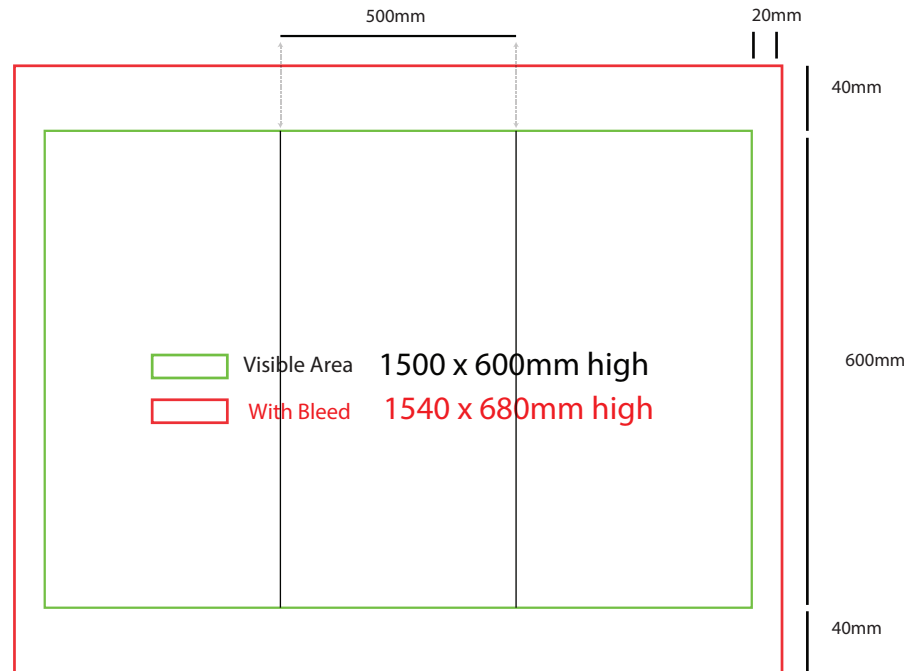

500mm dia x 500mm high

How to Setup Print Ready Artwork

- Convert all text to outlines
- Embed all images and elements as per template
- No trim, crop or registration marks
- Artwork supplied as a PDF
- Bitmap images no less than 130 DPI

500mm dia x 600mm high

www.maxdisplays.com.au

How to Setup Print Ready Artwork

- Convert all text to outlines
- Embed all images and elements as per template
- No trim, crop or registration marks
- Artwork supplied as a PDF
- Bitmap images no less than 130 DPI